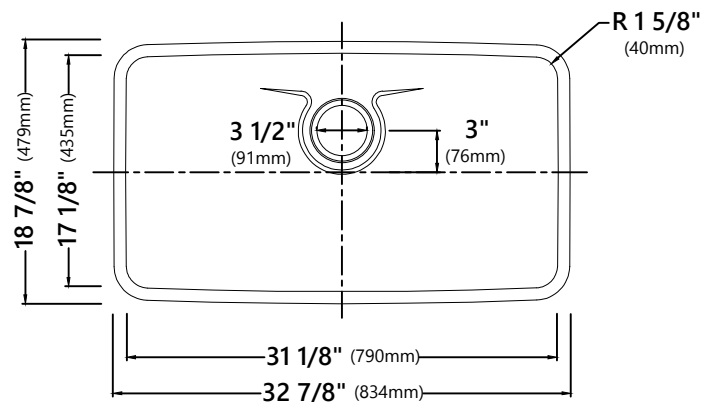

KD1US33B

33 Inch Undermount Single Bowl
Stainless Steel Kitchen Sink with Drain Assure

Kräus®

SPECIFICATION SHEET

Sink Dimensions

Overall Dimensions: 32 7/8" x 18 7/8"

Bowl Dimensions: 31 1/8" x 17 1/8"

Sink Depth: 9"

Features

- 16 Gauge Stainless Steel Construction
- Single Bowl Undermount Sink
- Type 18/10 Antibacterial
- Required Minimum Cabinet Size: 36" Left to Right, 24" Front to Back
- Rear Center-Set Drain
- 3 1/2" Drain Opening
- 99.9% Reduction of Bacteria
- NoiseDefend Undercoating and Sound Dampening Pads

Accessories Included

- Strainer ST-4
- Cover Cap STC-1
- Silicone Mitt KSM-1BLACK
- Silicone Trivet KST-1BLACK
- Cut-Out Template
- Mounting Hardware

CODES/STANDARDS:

Product Certification

cUPC (ASME A112.19.3/CSA B45.4), MASS

Warranty

Kraus Limited Lifetime Warranty

see website for details www.kraususa.com

Kraus USA Customer Service

1.800.775.0703 | customerservice@kraususa.com

REV. December 19, 2019