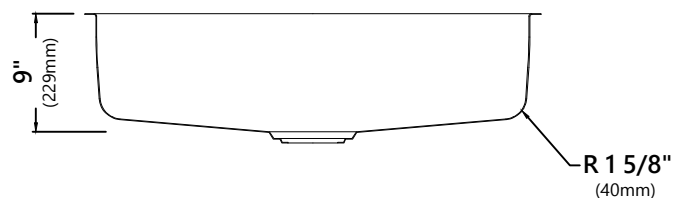

KD1US33B

33 Inch Undermount Single Bowl
Stainless Steel Kitchen Sink with Drain Assure

Kräus®

SPECIFICATION SHEET

Sink Dimensions

Overall Dimensions: 32 7/8" x 18 7/8"

Bowl Dimensions: 31 1/8" x 17 1/8"

Sink Depth: 9"

Features

- 16 Gauge Stainless Steel Construction
- Single Bowl Undermount Sink
- Type 18/10 Antibacterial
- Required Minimum Cabinet Size: 36" Left to Right, 24" Front to Back
- Rear Center-Set Drain
- 3 1/2" Drain Opening
- 99.9% Reduction of Bacteria
- NoiseDefend Undercoating and Sound Dampening Pads

Accessories Included

- Strainer ST-4
- Cover Cap STC-1
- Silicone Mitt KSM-1BLACK
- Silicone Trivet KST-1BLACK
- Cut-Out Template
- Mounting Hardware

CODES/STANDARDS:

Product Certification

cUPC (ASME A112.19.3/CSA B45.4), MASS

Warranty

Kraus Limited Lifetime Warranty

see website for details www.kraususa.com

Kraus USA Customer Service

1.800.775.0703 | customerservice@kraususa.com

REV. December 19, 2019